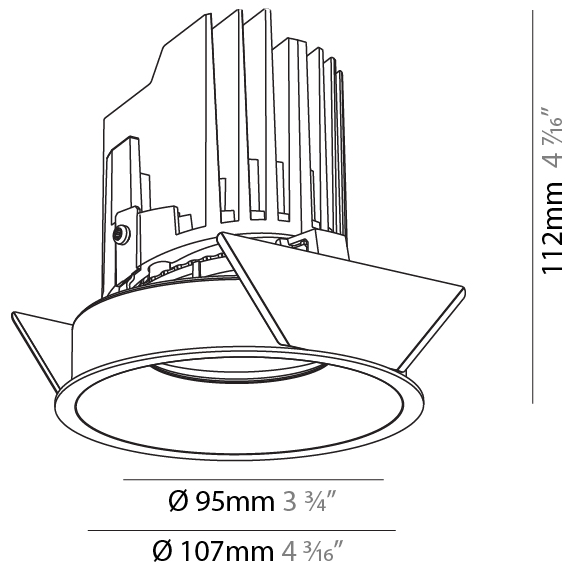

GENERAL

Series: Bioniq
Subseries: Bioniq Round Semi Adjustable
Brand: Prolicht
Division: Architectural
Mounting Type: Recessed
Mounting Location: Ceiling
Subcategory: Downlight

PHYSICAL

Shape: Round
Diameter (mm): 107
Diameter (in): 4 3/16
Height (mm): 112
Height (in): 4 7/16
Ceiling Thickness (mm): 10 / 12.5 / 15
Ceiling Thickness (in): 3/8 or 1/2 or 9/16
Min. Recessing Depth (mm): 130
Min. Recessing Depth (in): 5 1/8
Light Distribution: Adjustable / Downlight
Weight (kg): 0.465
Weight (lbs): 1.03
Fixture Finish: SSR / BKV / CWI / CRY / HAB / UFT / ITA / RUA / FTG / MYG / LOD / PUS / FRO / FUP / KIA / POP / BLS / SPG / MEY / GOH / GUM / CHC / COM / ABZ / JAG / OBR / MOS / ROR
Fixture Material: Aluminum Die Cast
Cut-out Measurements: 98mm / 3 7/8"

OPTICAL

Reflector: 20 / 40 / 60
Adjustability: Rotational 355°; Tilt 10°

RATINGS AND CERTIFICATIONS

Certified By: Certified for North American Standards
IP rating: IP54

BIONIQ ROUND SEMI ADJUSTABLE RECESSED