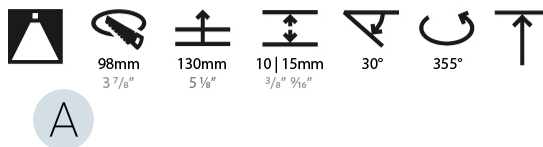

PHYSICAL

Shape: Round
Diameter (mm): 107
Diameter (in): 4 3/16
Height (mm): 112
Height (in): 4 7/16
Ceiling Thickness (mm): 10 / 12.5 / 15
Ceiling Thickness (in): 3/8 or 1/2 or 9/16
Min. Recessing Depth (mm): 130
Min. Recessing Depth (in): 5 1/8
Light Distribution: Adjustable / Downlight
Weight (kg): 0.46
Weight (lbs): 1.01
Fixture Finish: SSR / BKV / CWI / CRY / HAB / UFT / ITA / RUA / FTG / MYG / LOD / PUS / FRO / FUP / KIA / POP / BLS / SPG / MEY / GOH / GUM / CHC / COM / ABZ / JAG / OBR / MOS / ROR
Fixture Material: Aluminum Die Cast
Cut-out Measurements: 98mm / 3 7/8"

ELECTRICAL

Lamp Type: LED (Zhaga Standard)
Input Wattage (W): 16.5
Total Output Wattage (W): 14
Dimming: Tri-Mode (Non-Dimming and Phase Dimming (120Vac only) and 0-10V Dimming)
Driver Included: No
Driver Location: Recessed Housing
Driver Type: Constant Current - Universal
Driver Class: Class 2
Housing: See components
Input Voltage (V): 120 - 277
Constant Current (MA): 500

LED

Number of LEDs: 1
Color Temperature (°K): 2700 / 3000 / 3500 / 4000
Max. Delivered Lumen (lm): 930 / 960 / 1009 / 1030
Nominal Lumen (lm): 1386 / 1438 / 1511 / 1542
CRI: >90 CRI
Lamp Life (hrs): 50000

OPTICAL

Reflector°: 20 / 40 / 60
Adjustability: Rotational 355°, Tilt 30°

RATINGS AND CERTIFICATIONS

Certified By: Certified for North American Standards
IP rating: IP20